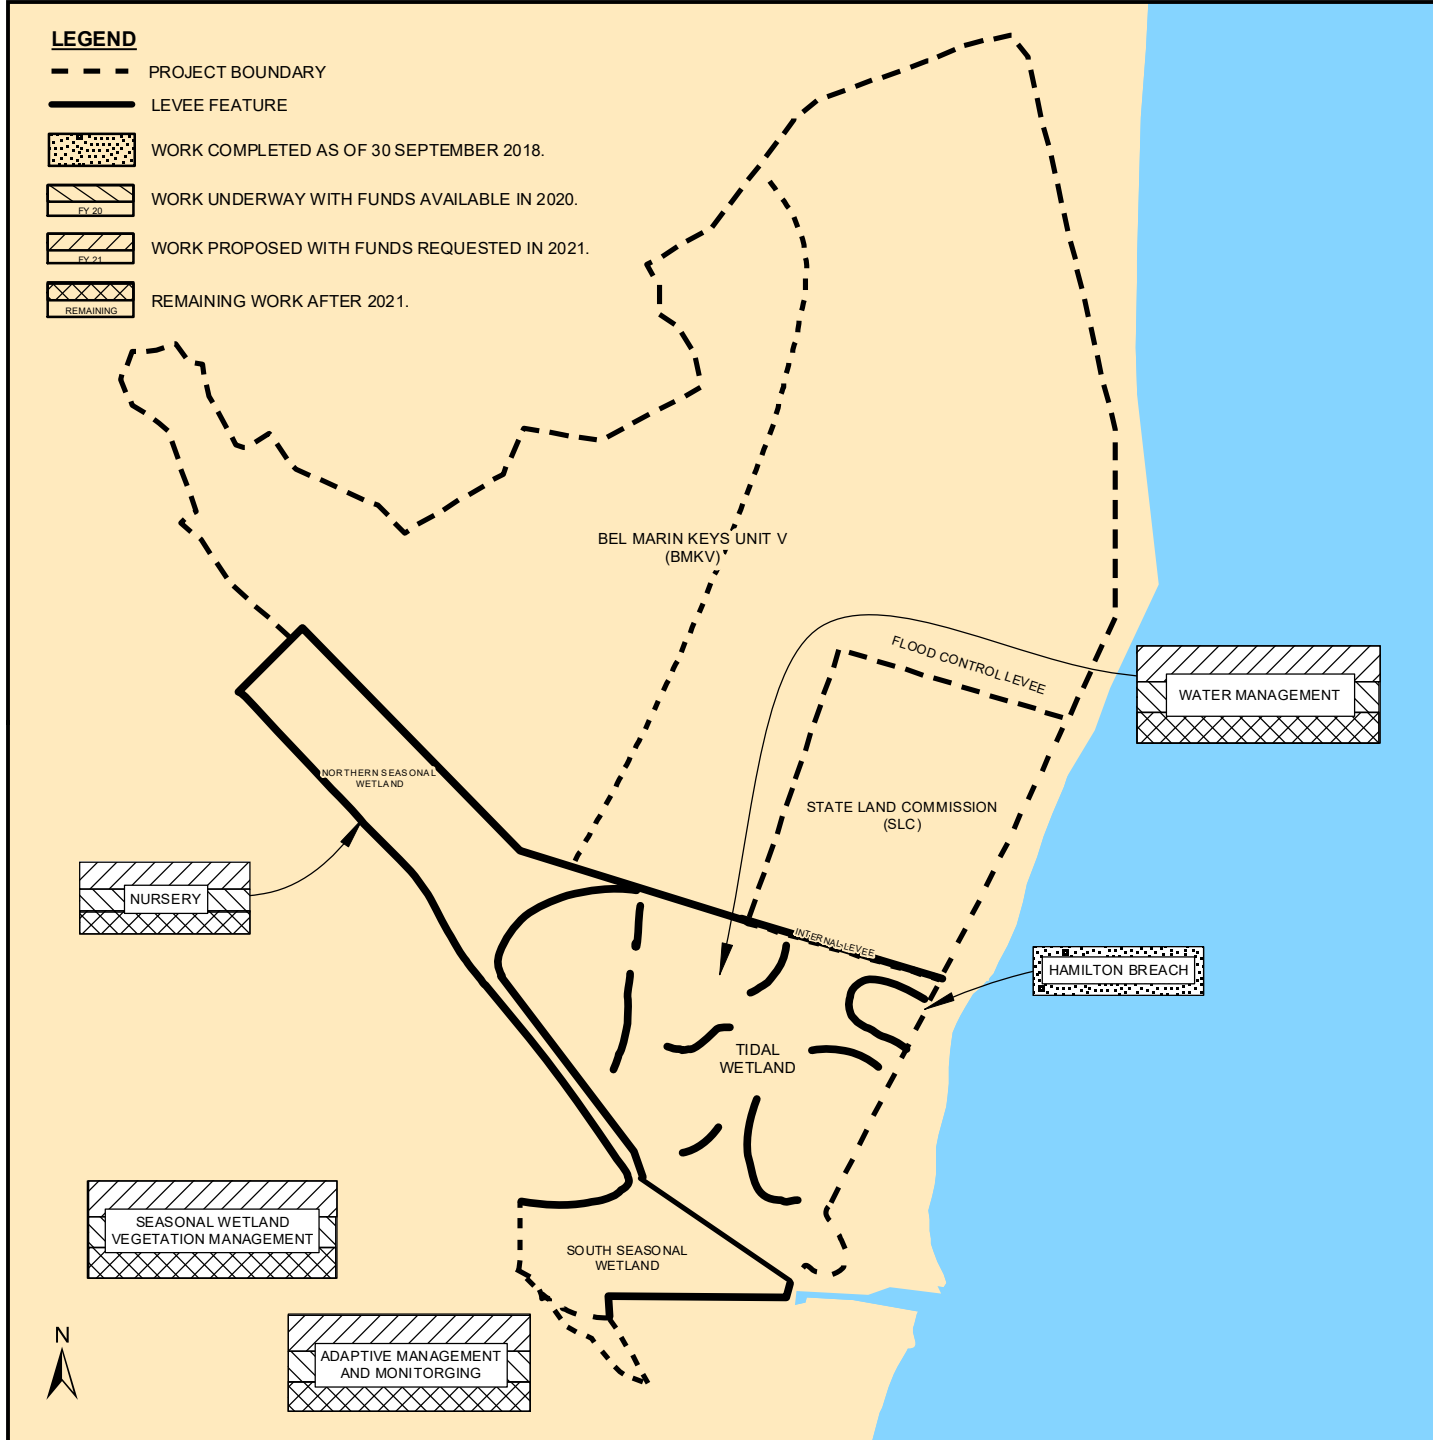

**LEGEND**

-  PROJECT BOUNDARY
-  LEVEE FEATURE
-  WORK COMPLETED AS OF 30 SEPTEMBER 2018.
-  WORK UNDERWAY WITH FUNDS AVAILABLE IN 2020.
-  WORK PROPOSED WITH FUNDS REQUESTED IN 2021.
-  REMAINING WORK AFTER 2021.

VICINITY MAP

HAMILTON AIRFIELD AND BEL MARIN KEYS  
WETLAND RESTORATION  
CA

---

WORK COMPLETED, IN PROGRESS & PROPOSED

---

SAN FRANCISCO DISTRICT  
SOUTH PACIFIC DIVISION

1 JANUARY 2020